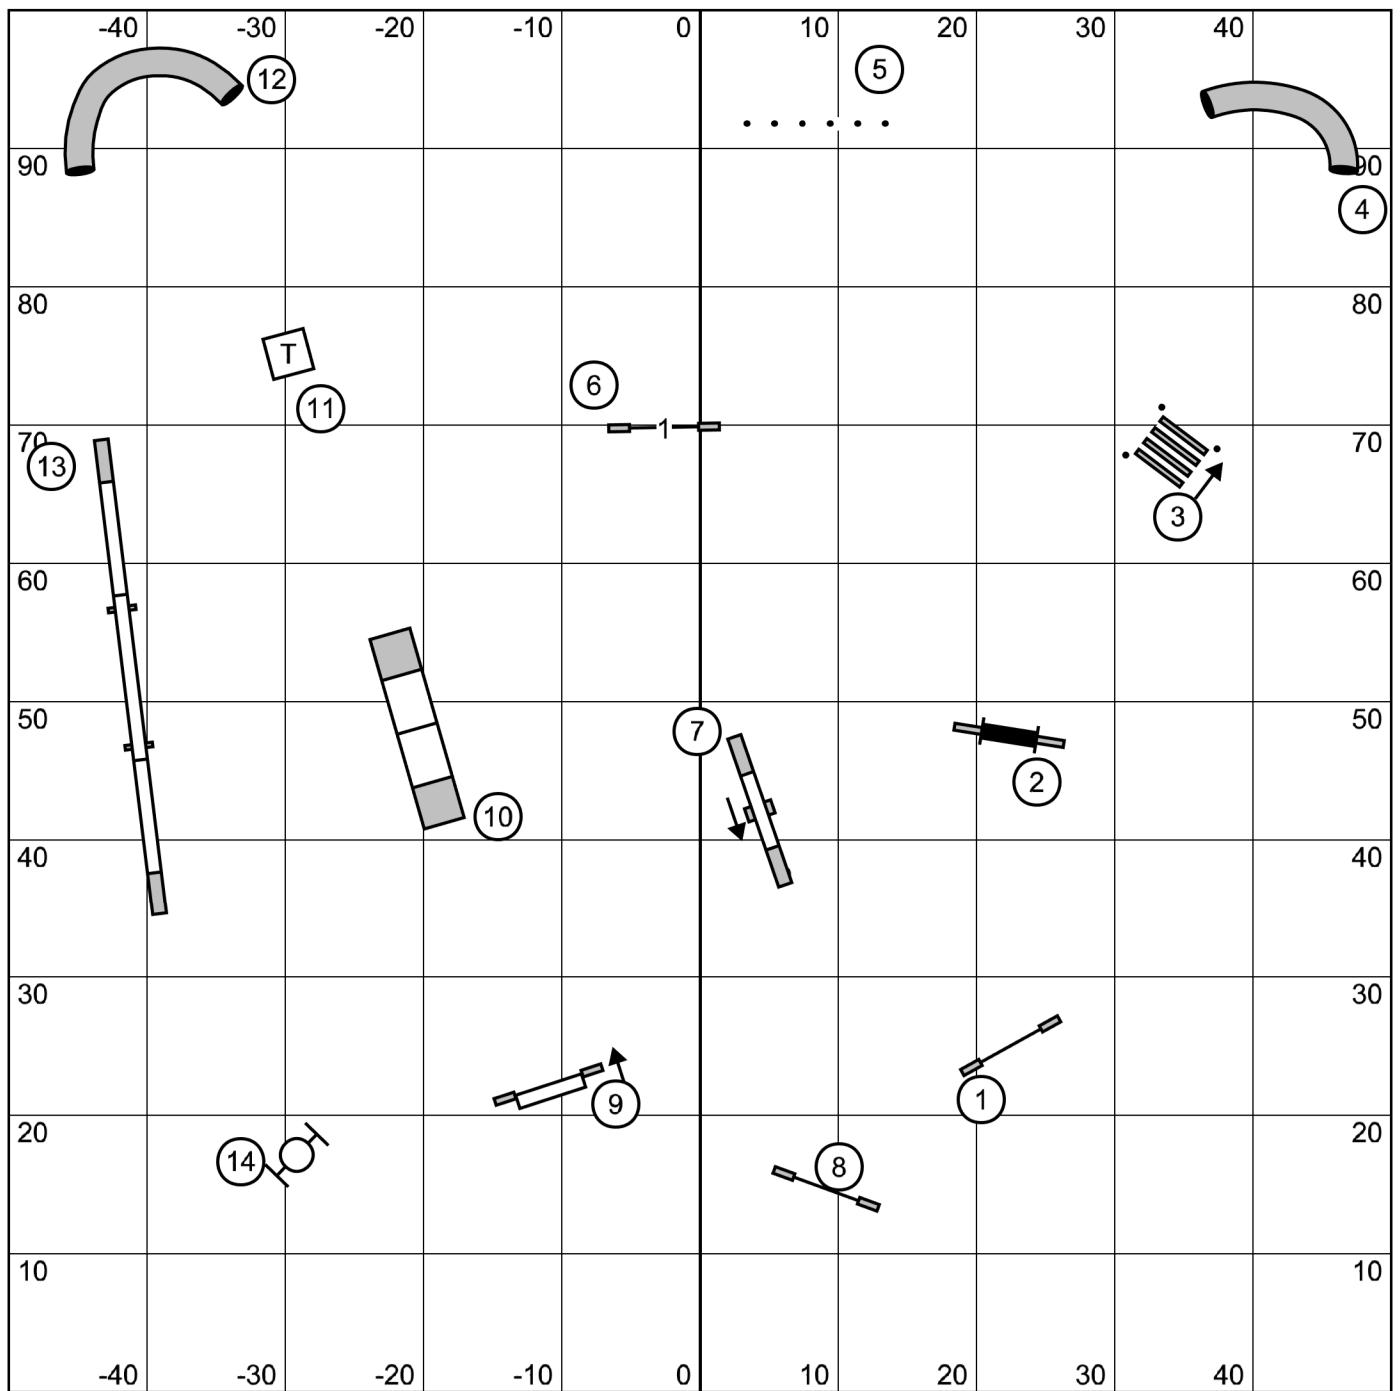

Next dog in line - please enter
when dog on course exits
tunnel #16

Sacramento Dog Training Club
Premier Standard
Saturday, November 28, 2020
Judge: Kenneth Boyd

Exit

T S

Enter

Next dog in line - please enter when dog on course exits tunnel #16

Sacramento Dog Training Club
Excellent / Master Standard
 Saturday, November 28, 2020
 Judge: Kenneth Boyd

Enter

T S

Exit

Next dog in line - please enter when dog on course completes the #14 tire

Please keep dog on-leash until the other dog is under control.