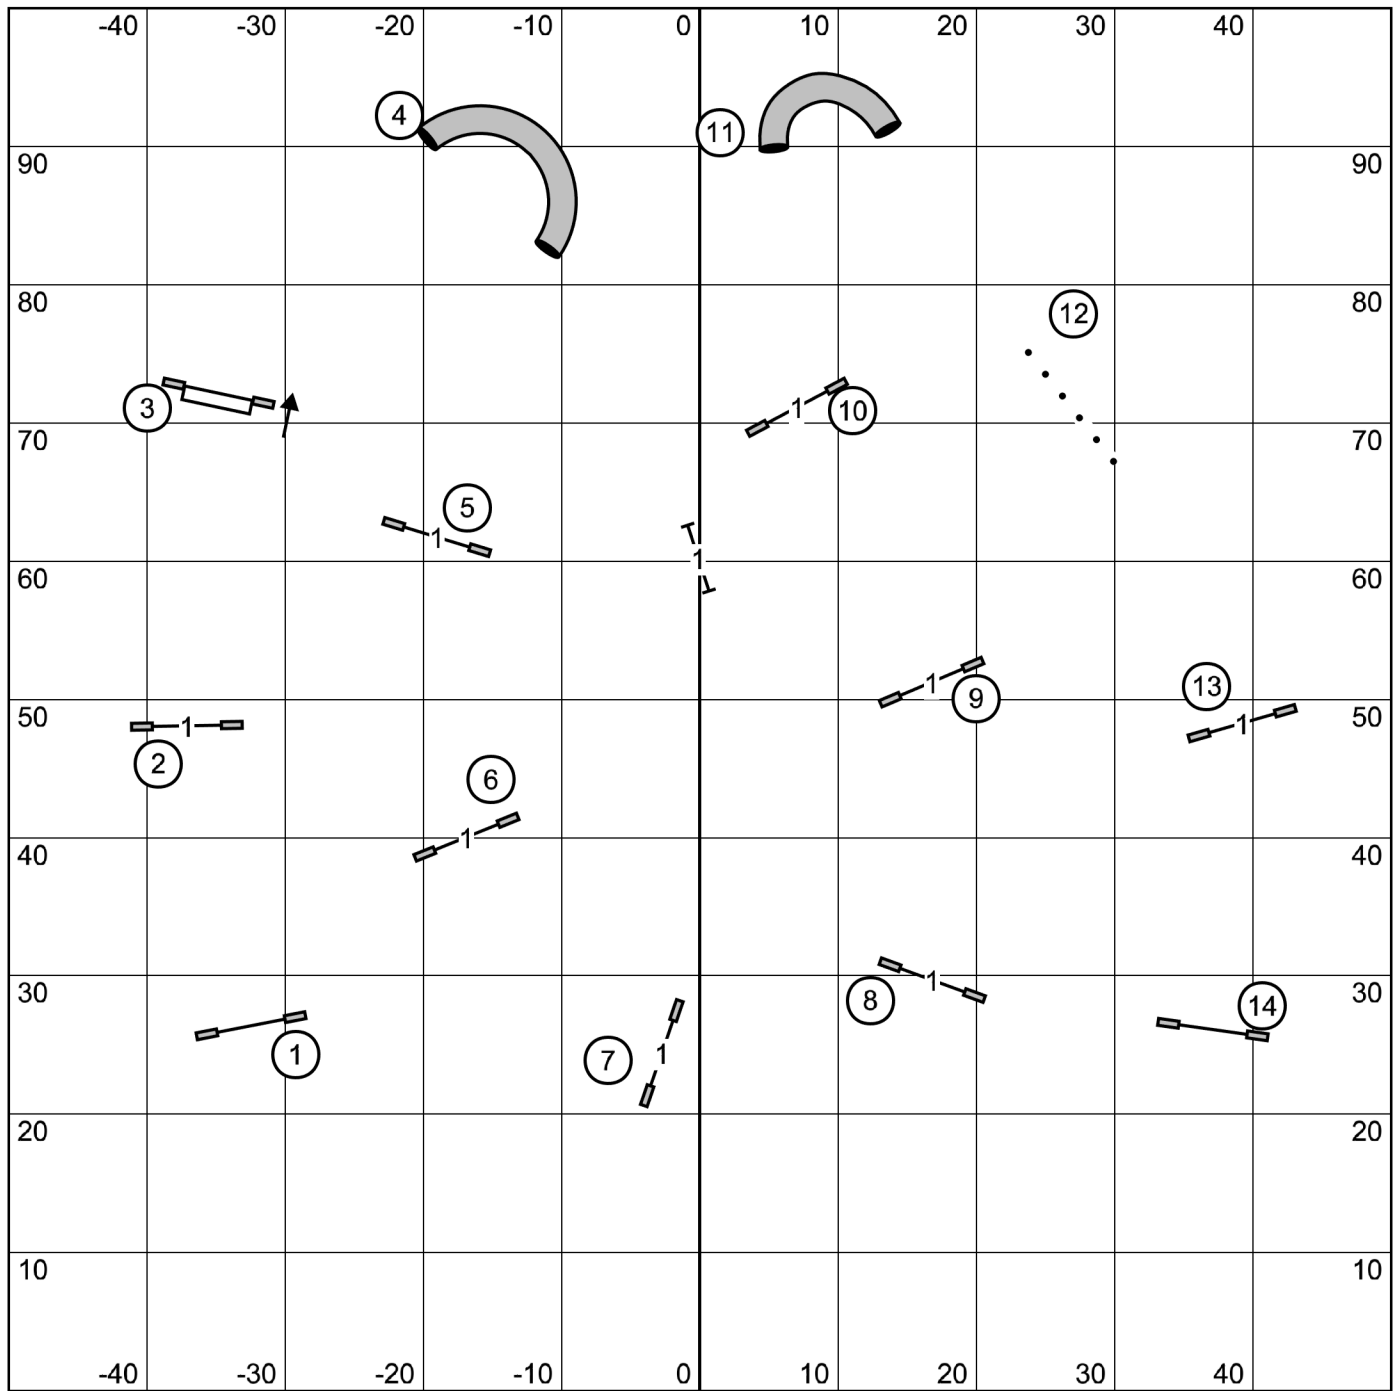

Next dog in line - please enter
 when dog on course exits
 weavepoles - #15

Next dog in line - please enter
when dog on course goes
over jump - #16

Sacramento Dog Training Club
Open JWW
Saturday, November 28, 2020
Judge: Kenneth Boyd