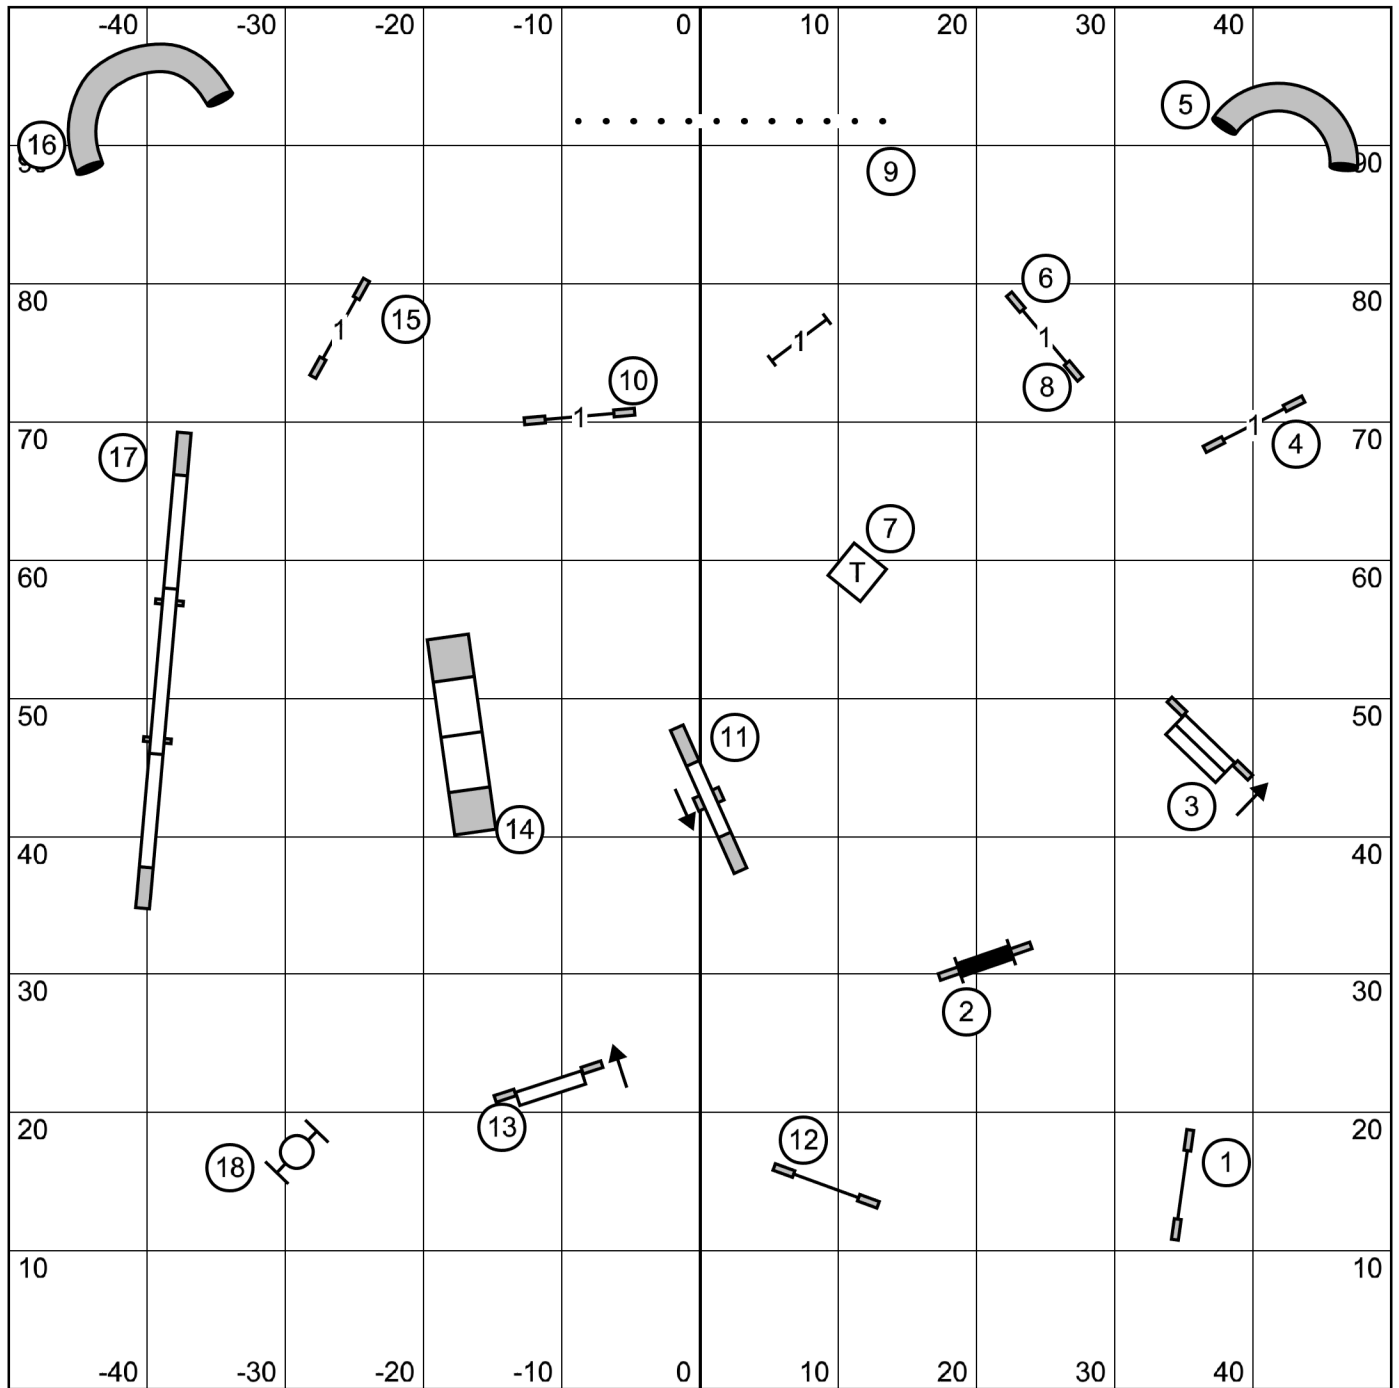

Next dog in line - please enter
when dog on course exits
tunnel #16

Sacramento Dog Training Club
Premier Standard
Saturday, November 28, 2020
Judge: Kenneth Boyd

Exit

T S

Enter

Next dog in line - please enter when dog on course exits tunnel #16

Sacramento Dog Training Club
Excellent / Master Standard
 Saturday, November 28, 2020
 Judge: Kenneth Boyd

Enter

T S

Exit

Next dog in line - please enter when dog on course completes the #14 tire

Please keep dog on-leash until the other dog is under control.