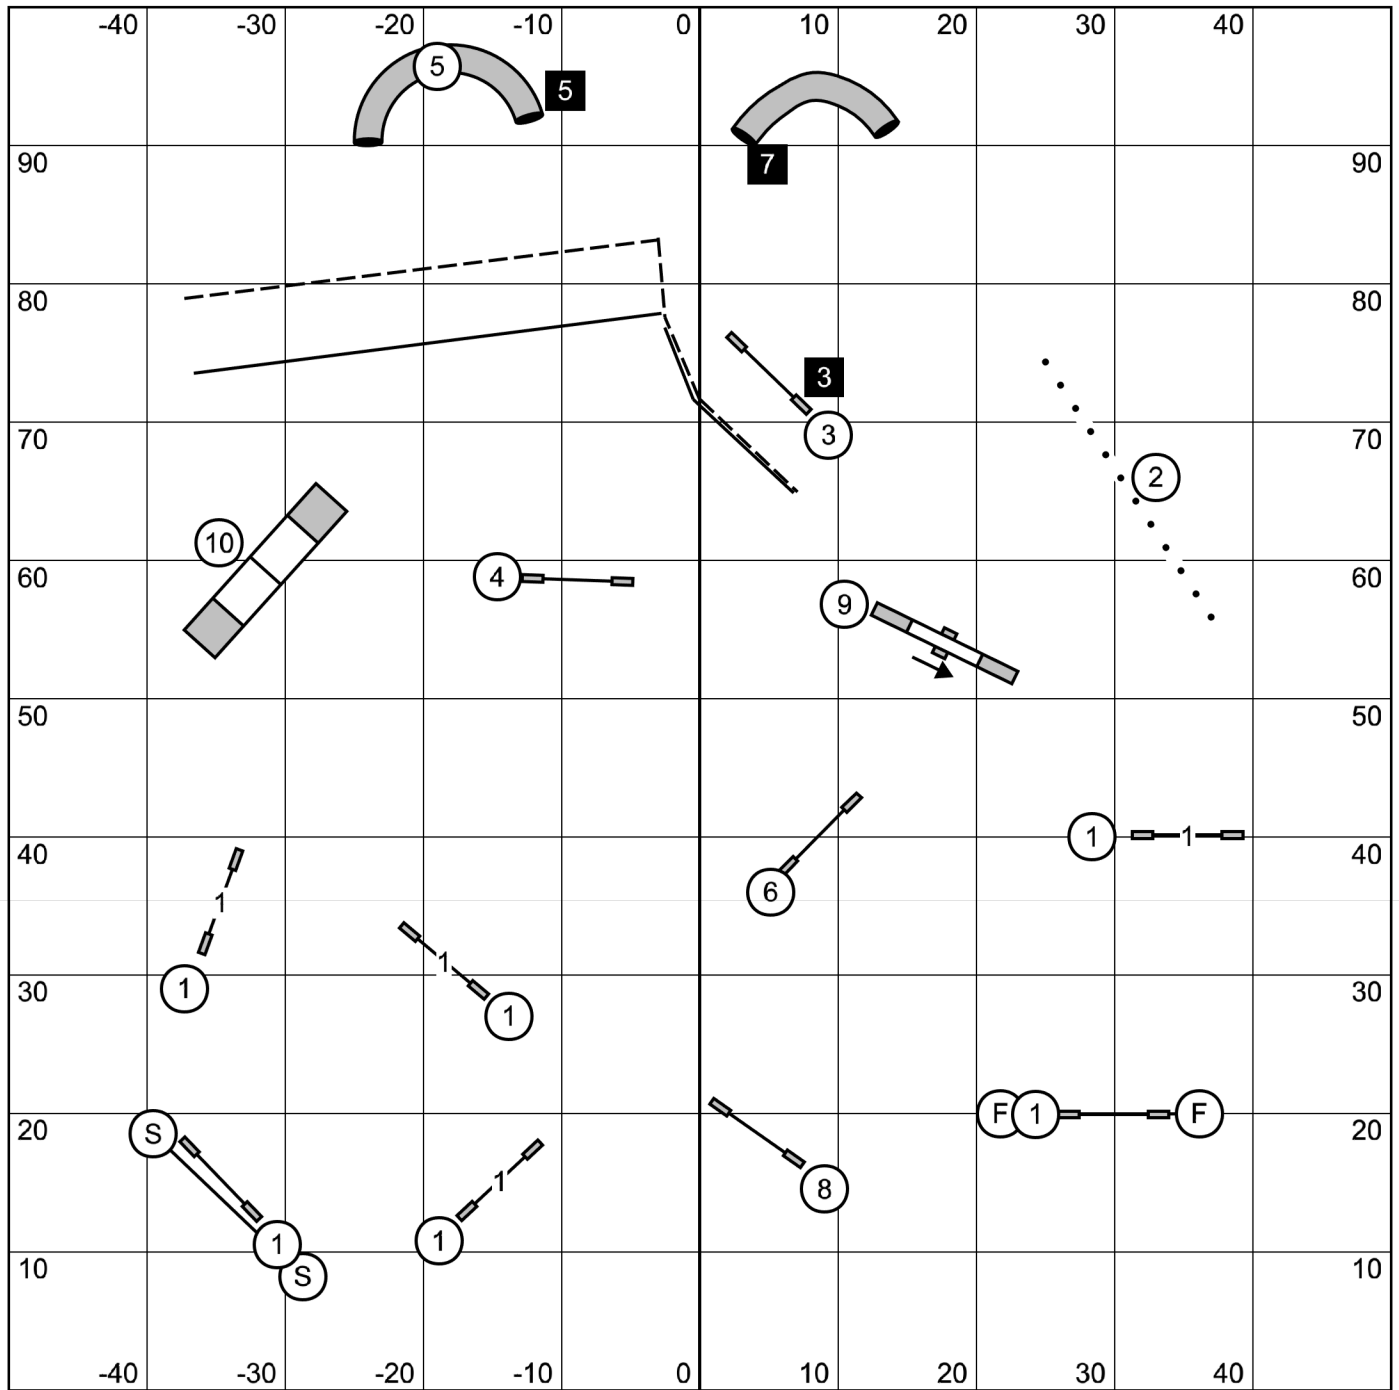

Enter

T

S

Exit

Next dog in line - please enter when dog on course goes over the final jump - #14

Please wait until the dog in front is under control before taking your leash off

Sacramento Dog Training Club
Novice JWW

Saturday, November 28, 2020
 Judge: Kenneth Boyd

Enter

T

S

Exit

X/M Send is 5 to 7 to 3

Open Send is 5 to 7 to 3

Novice Send is (5) to 7