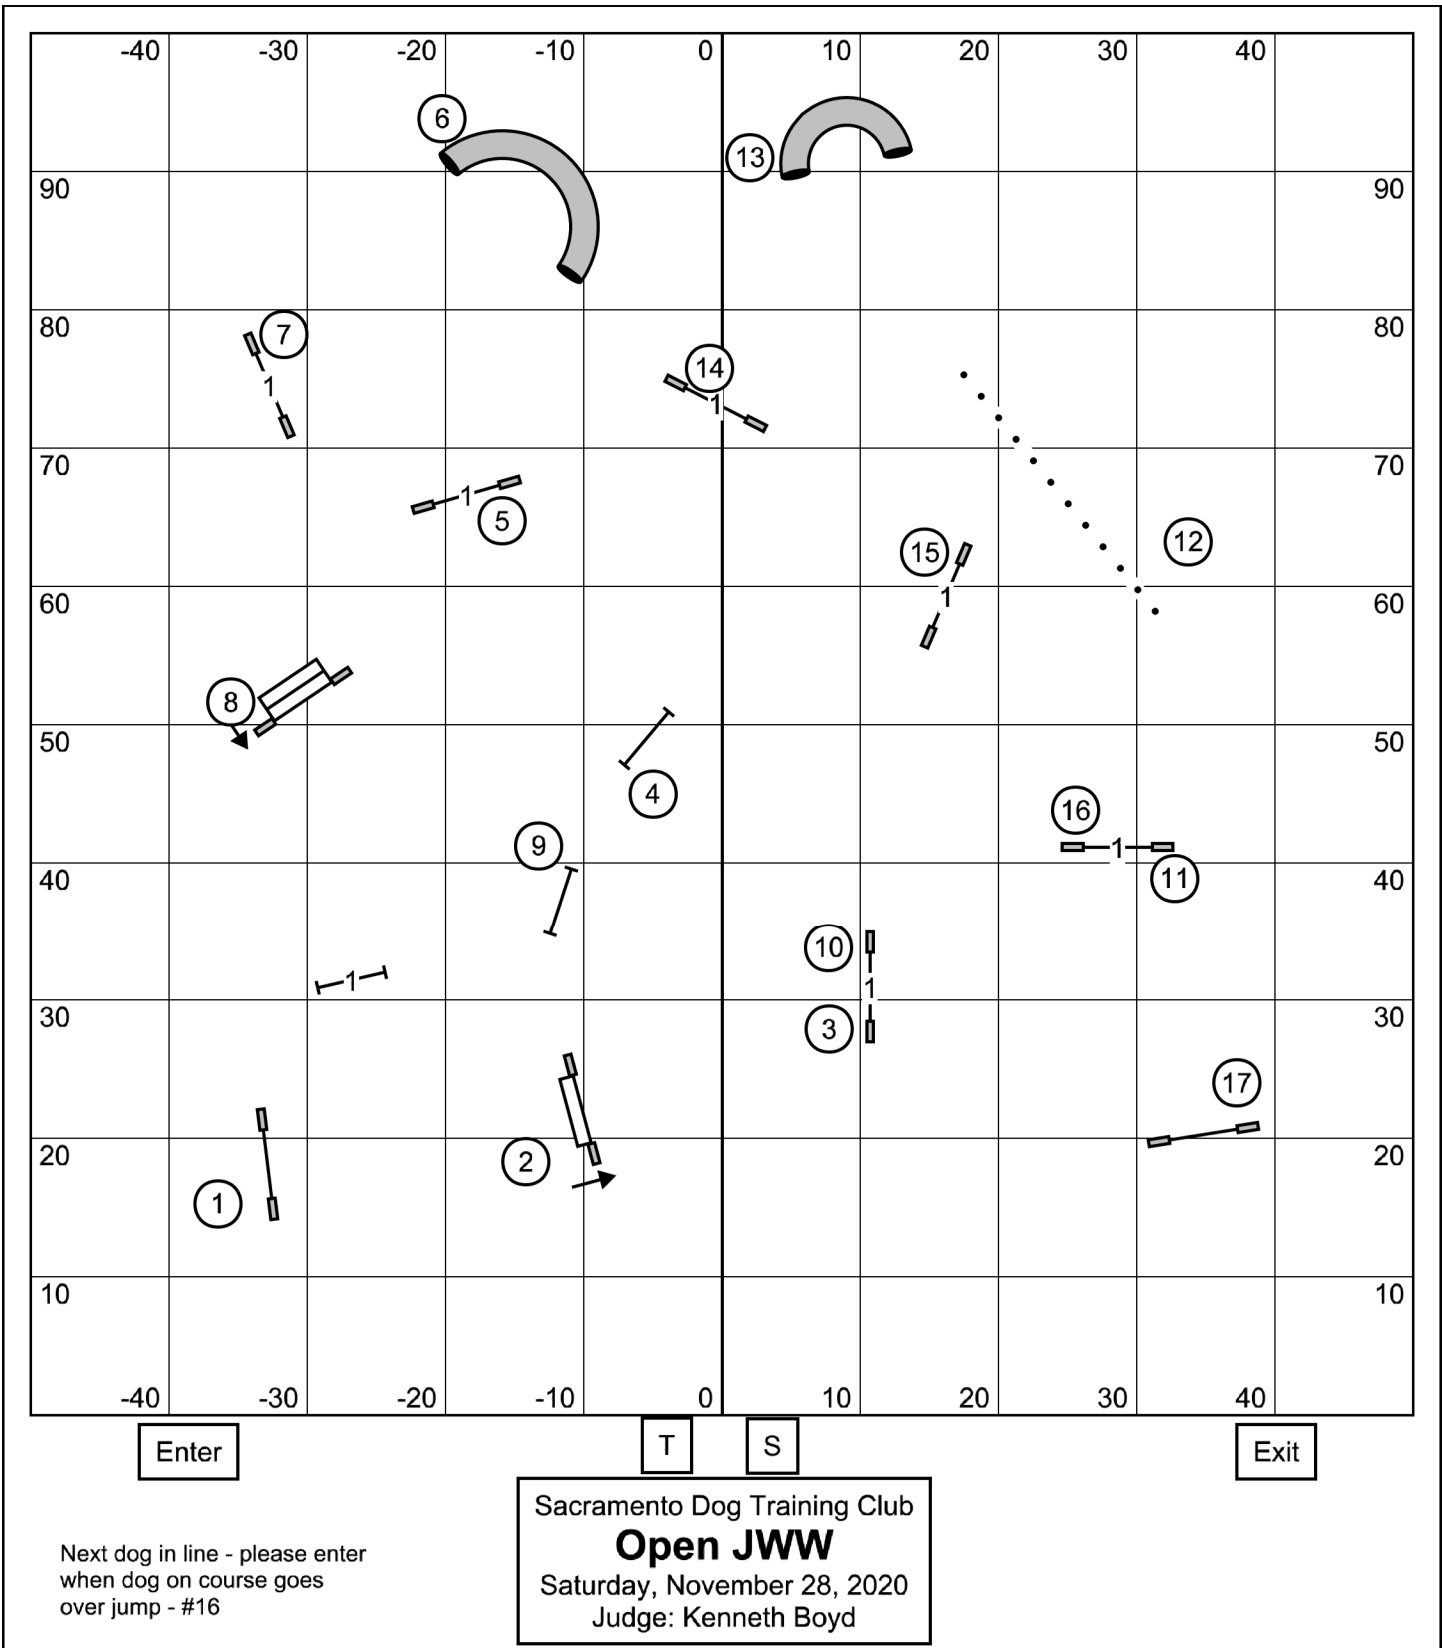

Next dog in line - please enter
 when dog on course exits
 weavepoles - #15

Next dog in line - please enter
when dog on course goes
over jump - #16

Sacramento Dog Training Club
Open JWW
Saturday, November 28, 2020
Judge: Kenneth Boyd