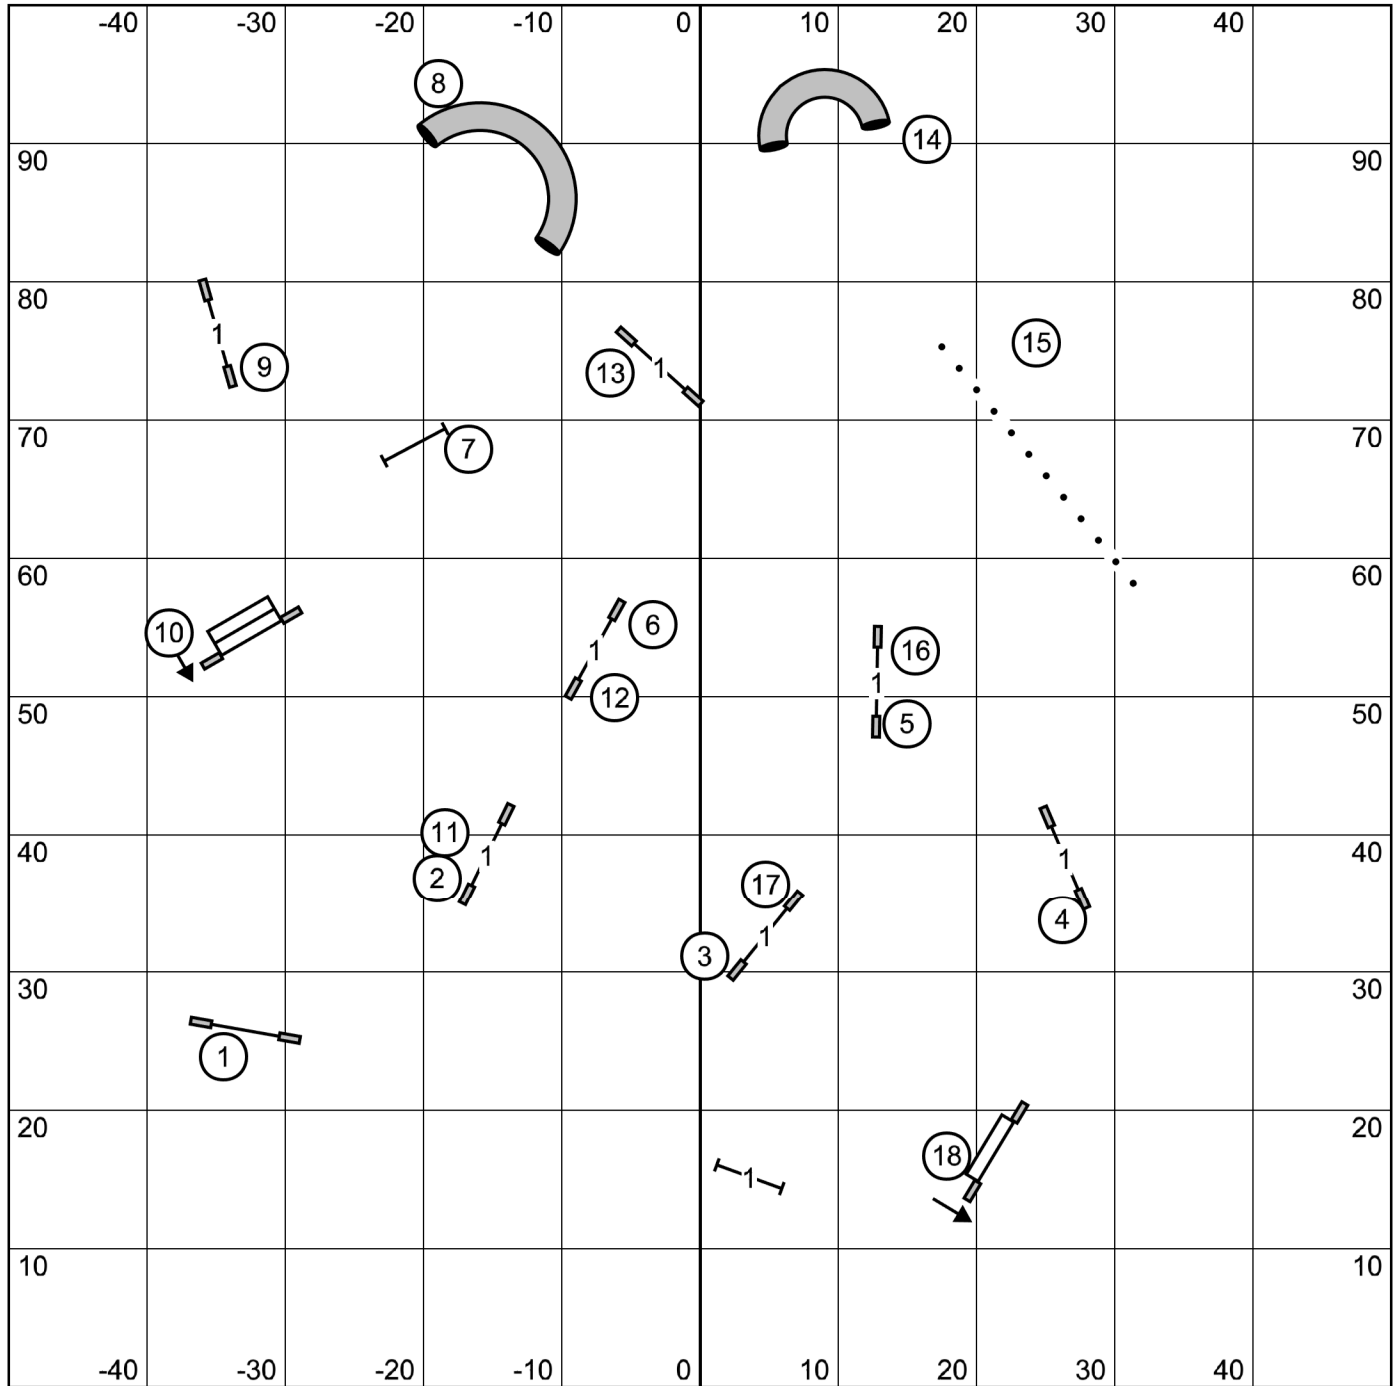

Enter

T S

Exit

Sacramento Dog Training Club
Excellent / Master JWW
Saturday, November 28, 2020
Judge: Kenneth Boyd

Next dog in line - please enter
when dog on course exits
weavepoles - #15