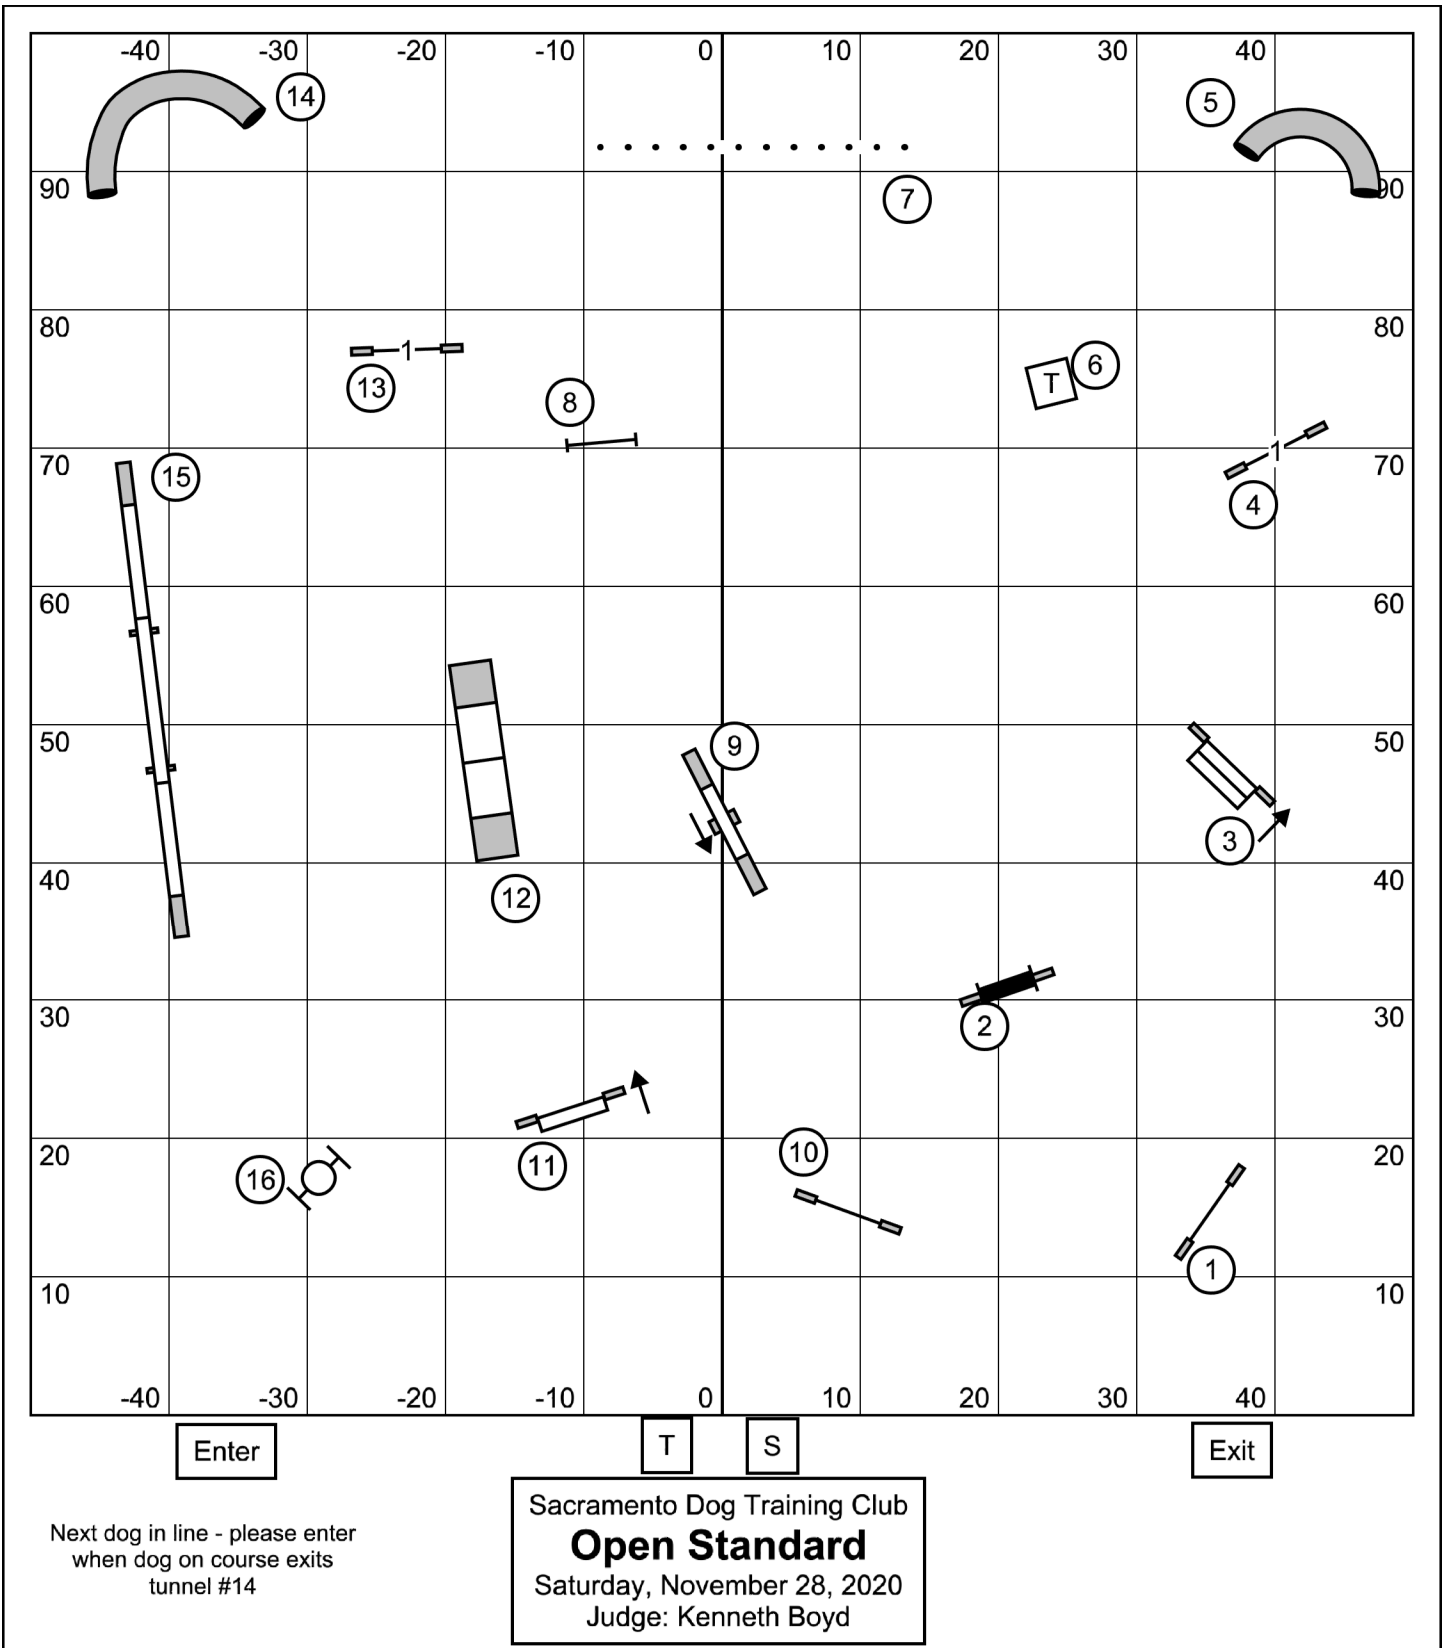

Next dog in line - please enter
when dog on course exits
tunnel #16

Sacramento Dog Training Club
Premier Standard
Saturday, November 28, 2020
Judge: Kenneth Boyd

Exit

T S

Enter

Next dog in line - please enter when dog on course exits tunnel #16

Sacramento Dog Training Club
Excellent / Master Standard
 Saturday, November 28, 2020
 Judge: Kenneth Boyd

Enter

T S

Exit

Next dog in line - please enter when dog on course completes the #14 tire

Please keep dog on-leash until the other dog is under control.