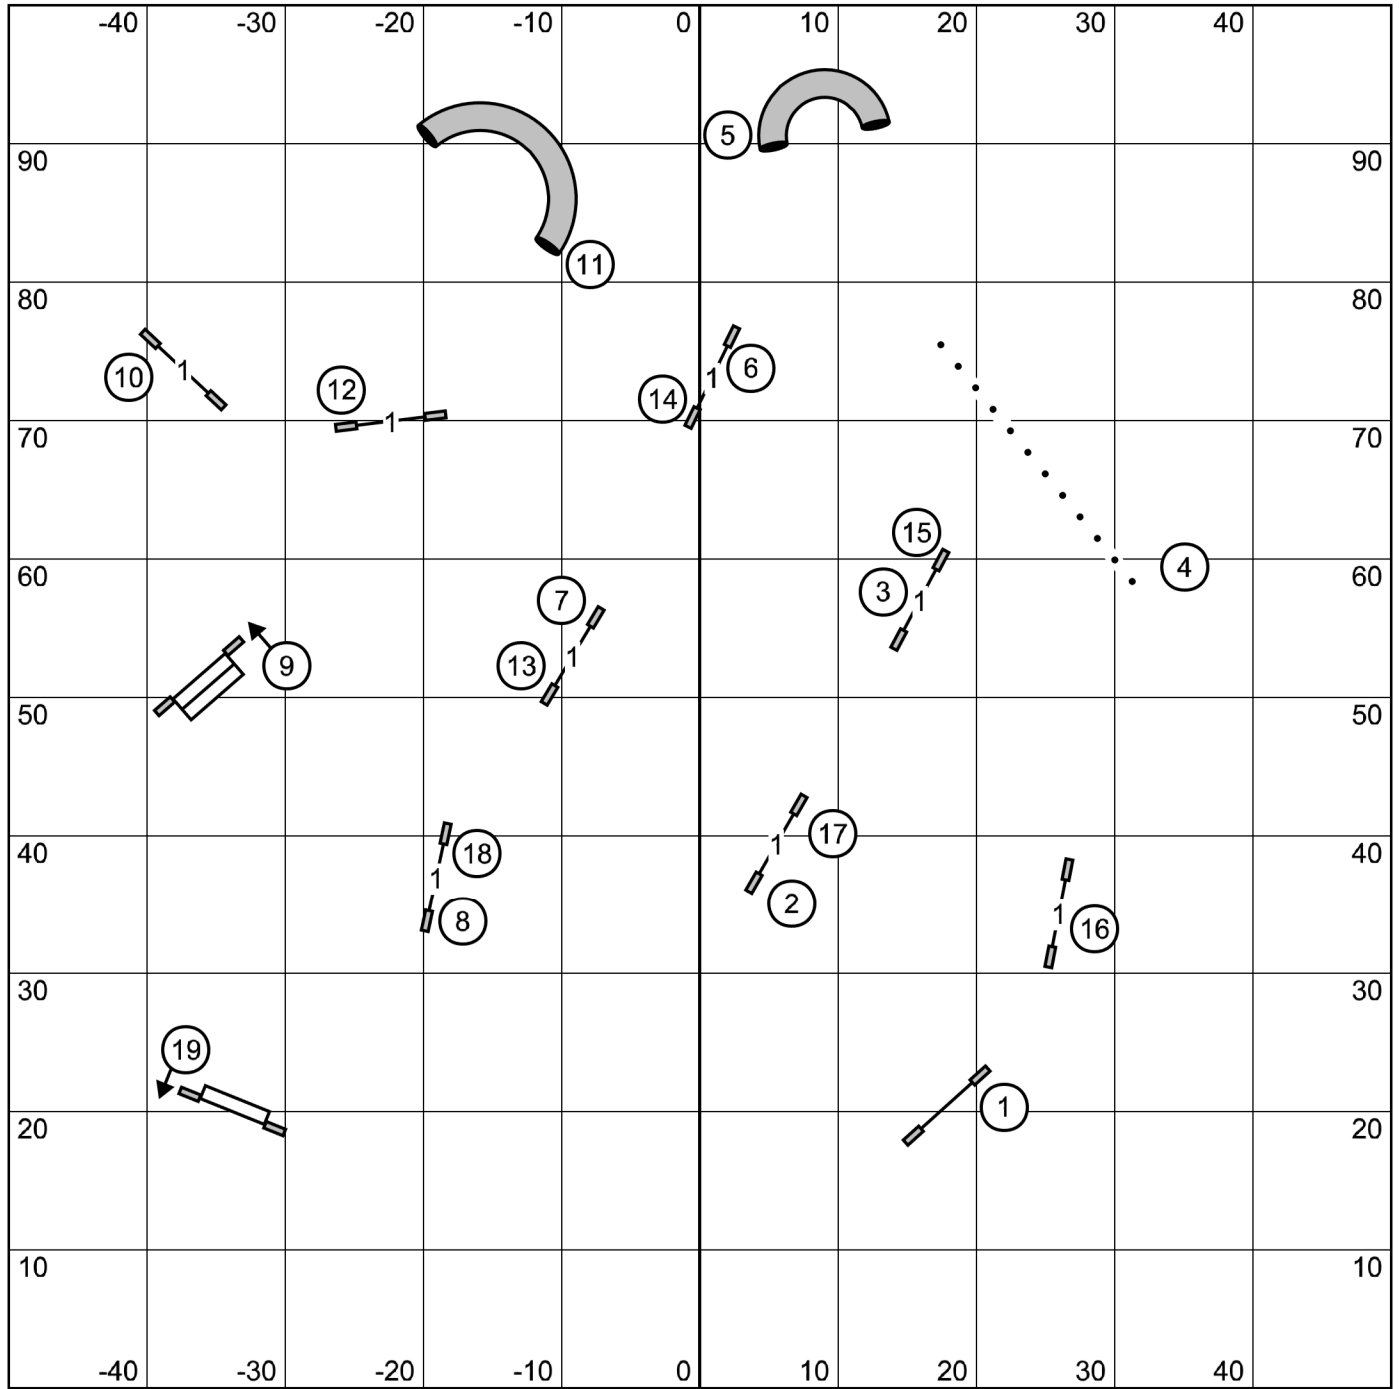

Exit

T S

Enter

Premier JWW Course Times		
Hgt	Regular	Preferred
4	NA	55 sec
8	50 sec	53 sec
12	48 sec	50 sec
16	45 sec	47 sec
20	42 sec	51 sec
24	46 sec	NA
26	42 sec	NA

Sacramento Dog Training Club
Premier JWW
Saturday, November 28, 2020
Judge: Kenneth Boyd

Next dog in line - please enter when dog on course goes over jump #17